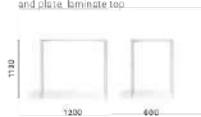

SIZES / DIMENSIONI

TG_H110 120x80