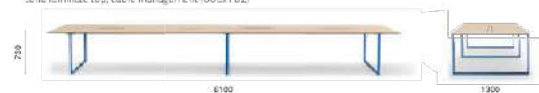

TOA2_610X130 CCO