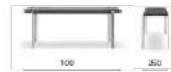

BLT_100x25

100x100

25x25