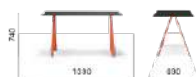

ARK7_139X69