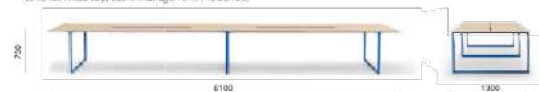

TOA2_519X125 SPEC

TOA2_610X130 CC60

TOA2_610X130 CCO

TOA2_610X130 SPEC

TOA3S_159X150

TOA3S_300X150

DSP/L130

Sound absorbing divider panel (1300x455)

DSP/2_L130

Sound absorbing divider panel (1300x615)

solid laminate top / ripiano in stratificato

CFC_BI

Fenix® Nero

FNP3452'
Black Kandia

4512

4543

4529

1952

solid laminate top / ripiano in stratificato

oak veneer top /
ripiano in rovere impiallacciato

CFC_BI

4529

1952

3447

3445

3471

RS

aluminium frame / telaio in alluminio

any standard colour in powder coated finish
verniciato in tutti i colori standard

LU
Polished
Lucidato

TN
Titanium
Titanio

NEF