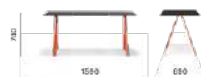

ARK7_159X69