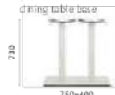

4467

Stainless steel
dining table base

COLUMN 2x 50x50
TOP MAX 1600x900

4467 H500

Stainless steel coffee
table base