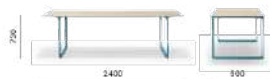

SIZES / DIMENSIONI

TOA240X90