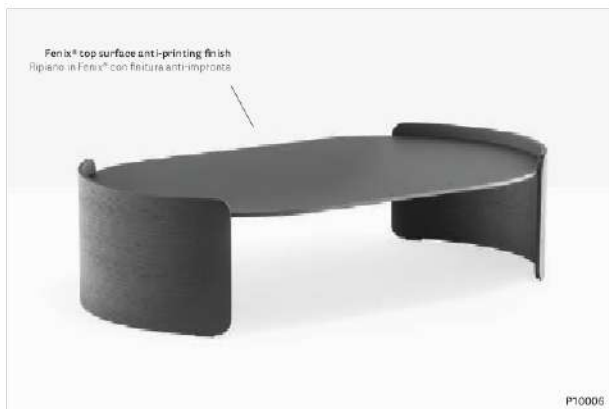

LOUNGE

Plywood, oak veneered
Multistrat, in piñacolato rovere

Compact full colour solid
lamine top, thick kness
R piano in stratificato
compact full colour, spessore
10 mm

P10001

P10005

P10002

Copernico Milano Centrale