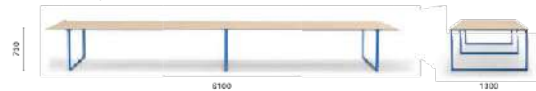

TOA2_610X130