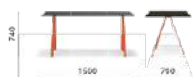

ARK7_159X79