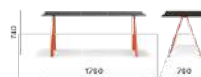

ARK7_179X79