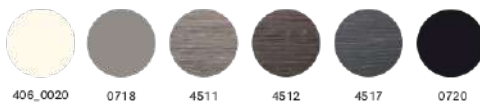

laminato top / ripieno in laminato

coated oak legs / gambe in rovere verniciato

RS
Bleached oak
Rovere sbiancato

any standard colour in powder coated finish
verniciato in tutti i colori standard