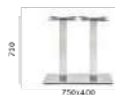

COLUMN 2x 80x80
TOP MAX 1600x900

4462 H500

Stainless steel coffee
table base