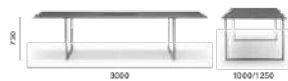

TOA300X100/125 CCO