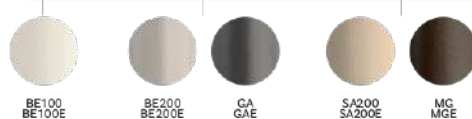

powder-coated legs / gambe in acciaio verniciato