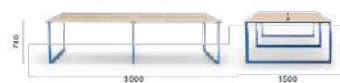

TOA3S_300X150