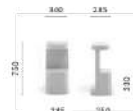

B80

Polyethylene bar stool

FINISHES / FINITURE

solid laminate top / ripiano in stratificato

polyethylene table base / basamento polietilene

CFC_BI

COI_263

BI

GC