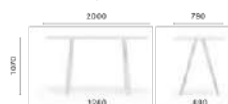

ARK 107_200X70