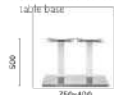

COLUMN 2x 50x50
TOP MAX 1600x900

4460/4461

Stainless steel
dining table base