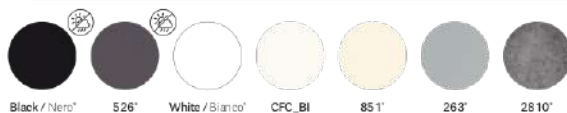

TG_H110 70x70

TG_H110 80x80

TG_H110 110x80

SIZES / DIMENSIONI

TG_H110 120x80

TG_H110 130x70

FINISHES / FINITURE

solid laminate top / ripieno in stratificato

Black / Nero*

526*

White / Bianco*

CFC_BI

851*

263*

2810*

*Black core / A tinta nera

laminate top / ripieno in laminato