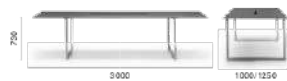

TOA300X100/125 CC60