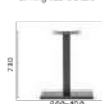

4470/4471

Stainless steel
dining table base