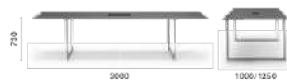

TOA300X100/125 SPEC