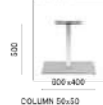

4475 H500

Stainless steel coffee
table base

COLUMN 50x50
TOP MAX 1200x800