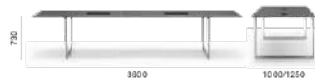

TOA360X100/125 SPEC