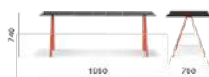

ARK7_199X79