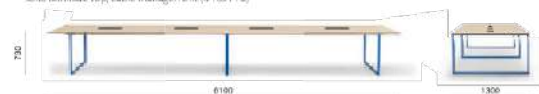

TOA2_610X130 SPEC