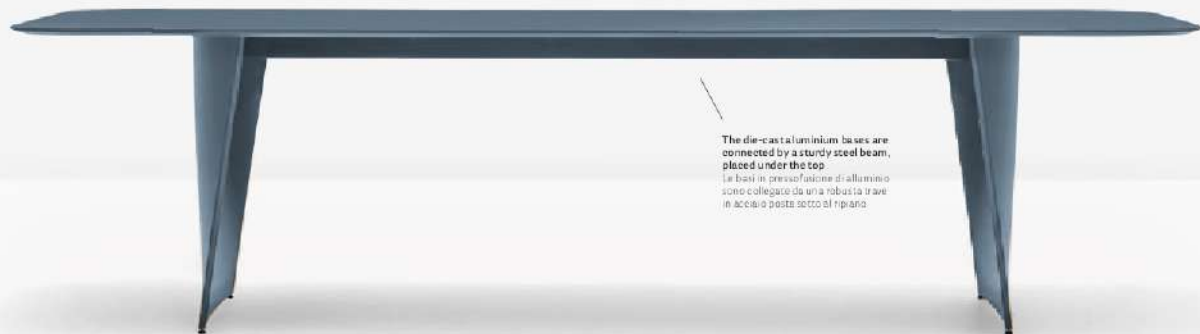

TFK300X110