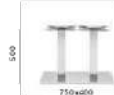

COLUMN 2x 80x80
TOP MAX 1600x900

4466

Stainless steel
posseur table base