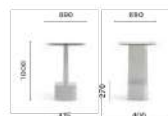

SIZES / DIMENSIONI

B61

Polyethylene base and solid laminate top