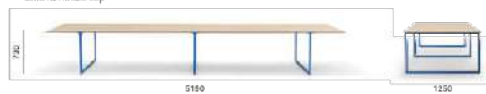

TOA2_519X125