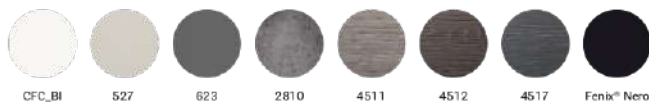

ARK7_139X69

ARK7_159X69

ARK7_159X79

ARK7_179X79

ARK7_199X79

ARKW7_139X69

ARKW7_159X69

ARKW7_159X79

ARKW7_179X79

ARKW7_199X79

solid laminate top / ripieno in stratificato