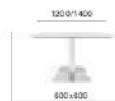

PLR 240/300/360x120/140

PL2 240/300/360x120 CC