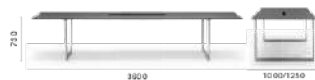

TOA360X100/125 CC60